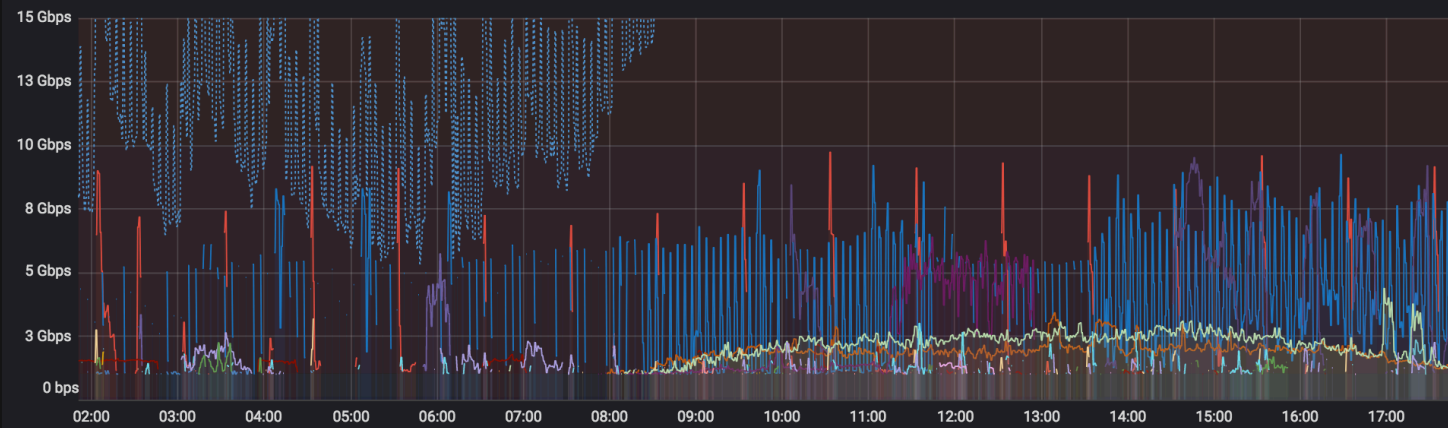

{organisation="PFR", metric="octets", model=~"MX.*", direction="in"}

40 results from query: {organisation="PFR", metric="octets", model=~"MX.*", direction="in"}

Show List

Labelset timeline

PORTAL_MEMBER, Weekly Traffic Rates for Aggregate of Interconnection Ports - 5.0 years (max and 95th percentile)

PORTAL_MEMBER, Daily Traffic Rates for Aggregate of Interconnection Ports - 5.0 years (max and 95th percentile)

Core Transit - total in to REANNZ core (and from orgs above 1Gbps)

🕒 Last 16 hours

	max*	avg	current
from TOTAL	47 Gbps	19 Gbps	15 Gbps
from HAMILTON	11 Gbps	4 Gbps	4 Gbps
from AUCKLAND	9 Gbps	5 Gbps	1 Gbps
from PALMERSTON-NORTH	9 Gbps	4 Gbps	
from AUCKLAND	6 Gbps	3 Gbps	
from HAMILTON	6 Gbps	3 Gbps	
from HAMILTON	4 Gbps	3 Gbps	2 Gbps
from AUCKLAND	3 Gbps	2 Gbps	
from REGIONAL	3 Gbps	1 Gbps	
from AU	3 Gbps	2 Gbps	
from DUNEDIN	3 Gbps	2 Gbps	
from WELLINGTON	3 Gbps	1 Gbps	
from HAMILTON	2 Gbps	2 Gbps	
from AUCKLAND	2 Gbps	1 Gbps	
from AUCKLAND	2 Gbps	1 Gbps	

Core Transit - total out from REANNZ core (and to orgs above 1Gbps)

🕒 Last 16 hours

	max*	avg	current
to TOTAL	45 Gbps	19 Gbps	14 Gbps
to AUCKLAND	14 Gbps	4 Gbps	2 Gbps
to AUCKLAND	10 Gbps	3 Gbps	
to HAMILTON	10 Gbps	5 Gbps	1 Gbps
to HAMILTON	6 Gbps	2 Gbps	
to AUCKLAND	6 Gbps	3 Gbps	
to OGG	4 Gbps	2 Gbps	1 Gbps
to DUNEDIN	3 Gbps	2 Gbps	1 Gbps
to PALMERSTON-NORTH	3 Gbps	2 Gbps	
to REGIONAL	3 Gbps	1 Gbps	
to WELLINGTON	3 Gbps	1 Gbps	
to AUCKLAND	2 Gbps	2 Gbps	
to WELLINGTON	2 Gbps	1 Gbps	
to HAMILTON	2 Gbps	1 Gbps	
to WELLINGTON	2 Gbps	2 Gbps	

INTL_COMMODITY: above 300Mbps - now includes Hawaiki

🕒 Last 16 hours

	max	avg	current
TOTAL	6.5 Gbps	3.5 Gbps	2.8 Gbps
—	2.3 Gbps	1.2 Gbps	938.0 Mbps
—	1.2 Gbps	767.6 Mbps	438.1 Mbps
—	790.7 Mbps	416.0 Mbps	
—	769.9 Mbps	449.0 Mbps	
—	709.8 Mbps	391.0 Mbps	
—	567.1 Mbps	414.9 Mbps	
—	546.8 Mbps	334.2 Mbps	
—	535.5 Mbps	428.5 Mbps	
—	526.5 Mbps	347.7 Mbps	