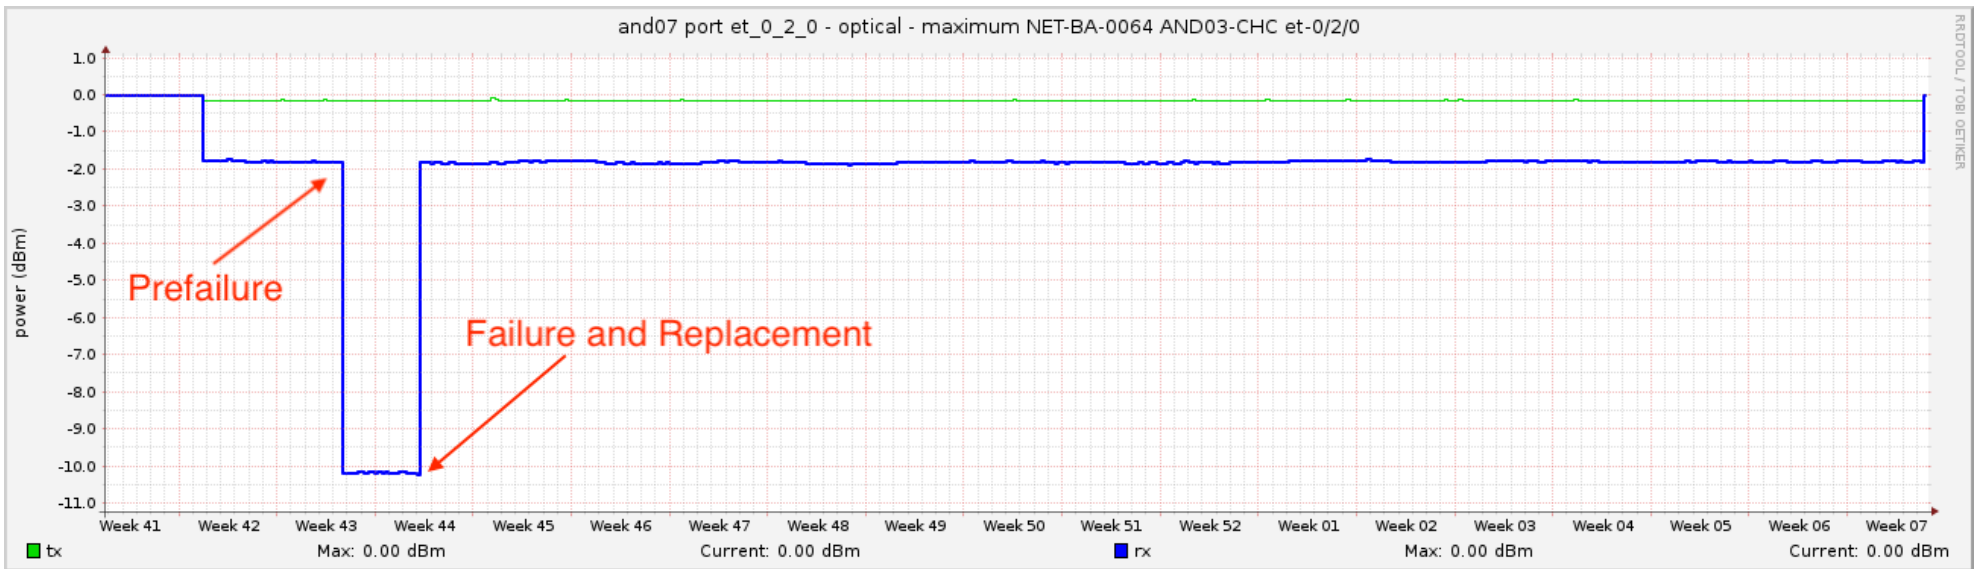

INTL_COMMODITY: above 300Mbps - now includes Hawaiki

🕒 Last 16 hours

	max	avg	current
TOTAL	6.5 Gbps	3.5 Gbps	2.8 Gbps
—	2.3 Gbps	1.2 Gbps	938.0 Mbps
—	1.2 Gbps	767.6 Mbps	438.1 Mbps
—	790.7 Mbps	416.0 Mbps	
—	769.9 Mbps	449.0 Mbps	
—	709.8 Mbps	391.0 Mbps	
—	567.1 Mbps	414.9 Mbps	
—	546.8 Mbps	334.2 Mbps	
—	535.5 Mbps	428.5 Mbps	
—	526.5 Mbps	347.7 Mbps	

INTL_RE: above 50Mbps (excludes INT) - now includes Hawaiki

[Last 16 hours](#)

	max	avg	current
TOTAL	1.6 Gbps	516.7 Mbps	510.8 Mbps
—	642.8 Mbps	130.8 Mbps	
—	547.9 Mbps	387.2 Mbps	473.0 Mbps
—	389.2 Mbps	139.9 Mbps	
—	233.0 Mbps	120.6 Mbps	
—	123.9 Mbps	77.9 Mbps	
—	116.7 Mbps	72.4 Mbps	
—	65.3 Mbps	65.3 Mbps	
—	63.4 Mbps	63.4 Mbps	
—	59.6 Mbps	59.6 Mbps	

```
sum by (device, port, organisation)
(delta(raw_optical{device=~"and.*", direction="in", state="active"}[2w]))
<= -2.75 > -15
```

REANNZ