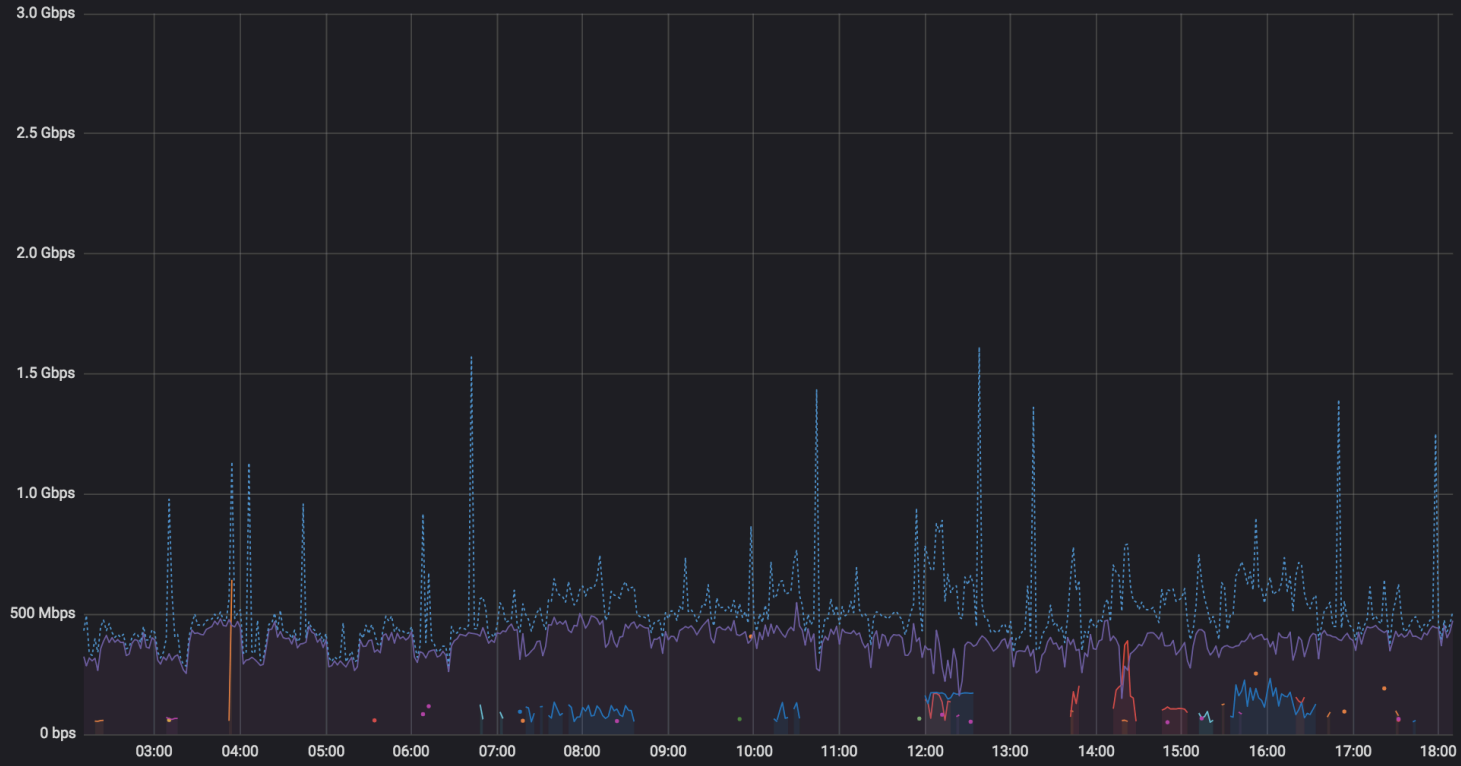

Core Transit - total out from REANNZ core (and to orgs above 1Gbps)

🕒 Last 16 hours

	max*	avg	current
to TOTAL	45 Gbps	19 Gbps	14 Gbps
to AUCKLAND	14 Gbps	4 Gbps	2 Gbps
to AUCKLAND	10 Gbps	3 Gbps	
to HAMILTON	10 Gbps	5 Gbps	1 Gbps
to HAMILTON	6 Gbps	2 Gbps	
to AUCKLAND	6 Gbps	3 Gbps	
to OGG	4 Gbps	2 Gbps	1 Gbps
to DUNEDIN	3 Gbps	2 Gbps	1 Gbps
to PALMERSTON-NORTH	3 Gbps	2 Gbps	
to REGIONAL	3 Gbps	1 Gbps	
to WELLINGTON	3 Gbps	1 Gbps	
to AUCKLAND	2 Gbps	2 Gbps	
to WELLINGTON	2 Gbps	1 Gbps	
to HAMILTON	2 Gbps	1 Gbps	
to WELLINGTON	2 Gbps	2 Gbps	

INTL_COMMODITY: above 300Mbps - now includes Hawaiki

🕒 Last 16 hours

	max	avg	current
TOTAL	6.5 Gbps	3.5 Gbps	2.8 Gbps
—	2.3 Gbps	1.2 Gbps	938.0 Mbps
—	1.2 Gbps	767.6 Mbps	438.1 Mbps
—	790.7 Mbps	416.0 Mbps	
—	769.9 Mbps	449.0 Mbps	
—	709.8 Mbps	391.0 Mbps	
—	567.1 Mbps	414.9 Mbps	
—	546.8 Mbps	334.2 Mbps	
—	535.5 Mbps	428.5 Mbps	
—	526.5 Mbps	347.7 Mbps	

INTL_RE: above 50Mbps (excludes INT) - now includes Hawaiki

[Last 16 hours](#)

	max	avg	current
TOTAL	1.6 Gbps	516.7 Mbps	510.8 Mbps
—	642.8 Mbps	130.8 Mbps	
—	547.9 Mbps	387.2 Mbps	473.0 Mbps
—	389.2 Mbps	139.9 Mbps	
—	233.0 Mbps	120.6 Mbps	
—	123.9 Mbps	77.9 Mbps	
—	116.7 Mbps	72.4 Mbps	
—	65.3 Mbps	65.3 Mbps	
—	63.4 Mbps	63.4 Mbps	
—	59.6 Mbps	59.6 Mbps	

```
sum by (device, port, organisation)
(delta(raw_optical{device=~"and.*", direction="in", state="active"}[2w]))
<= -2.75 > -15
```

REANNZ