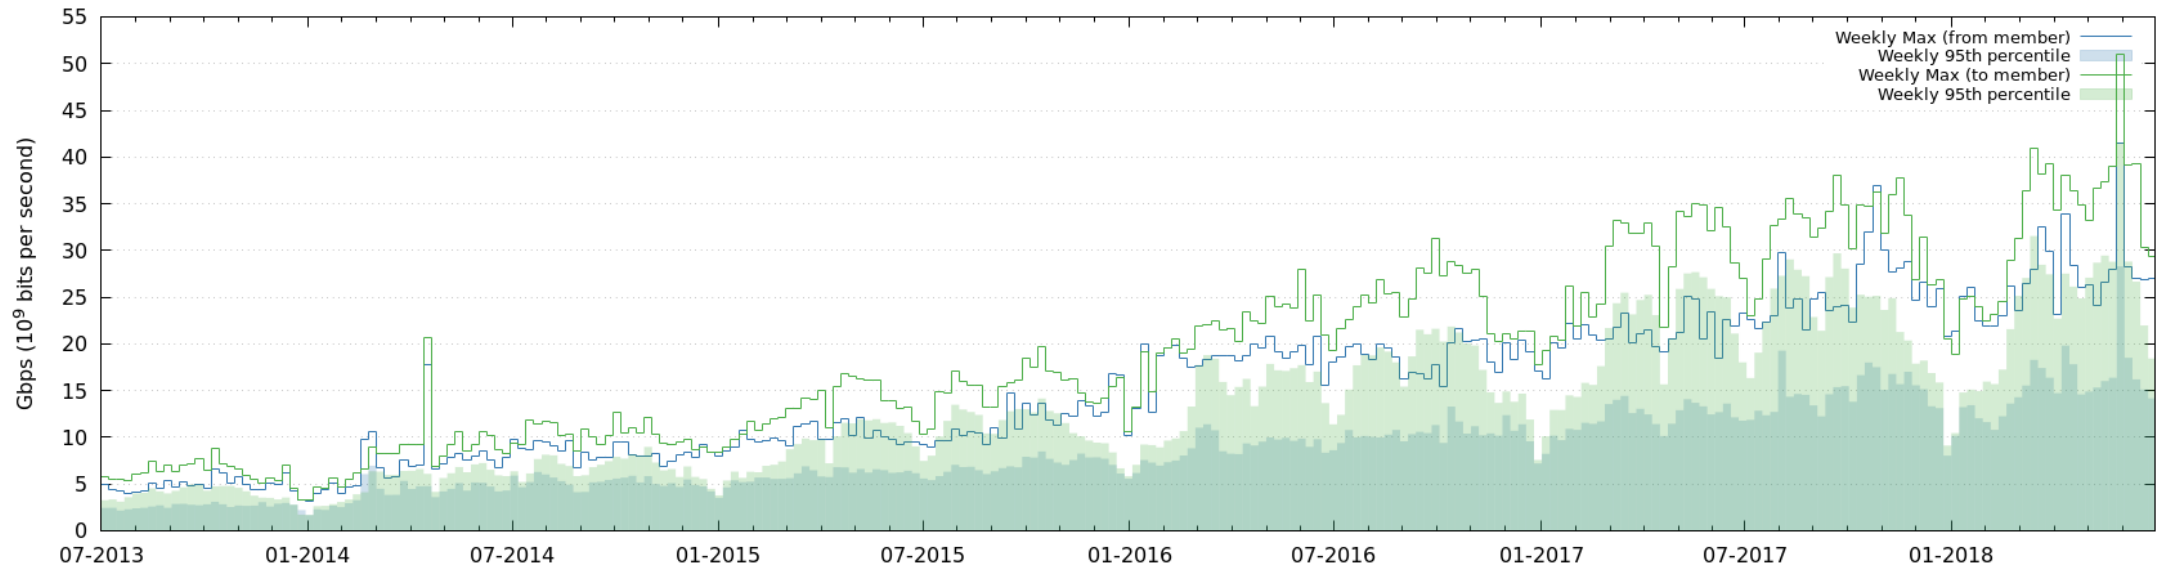

{organisation="PFR", metric="octets", model=~"MX.*", direction="in"}

40 results from query: {organisation="PFR", metric="octets", model=~"MX.*", direction="in"}

Show List

Labelset timeline

PORTAL_MEMBER, Weekly Traffic Rates for Aggregate of Interconnection Ports - 5.0 years (max and 95th percentile)

PORTAL_MEMBER, Daily Traffic Rates for Aggregate of Interconnection Ports - 5.0 years (max and 95th percentile)

Core Transit - total in to REANNZ core (and from orgs above 1Gbps)

🕒 Last 16 hours

	max*	avg	current
from TOTAL	47 Gbps	19 Gbps	15 Gbps
from HAMILTON	11 Gbps	4 Gbps	4 Gbps
from AUCKLAND	9 Gbps	5 Gbps	1 Gbps
from PALMERSTON-NORTH	9 Gbps	4 Gbps	
from AUCKLAND	6 Gbps	3 Gbps	
from HAMILTON	6 Gbps	3 Gbps	
from HAMILTON	4 Gbps	3 Gbps	2 Gbps
from AUCKLAND	3 Gbps	2 Gbps	
from REGIONAL	3 Gbps	1 Gbps	
from AU	3 Gbps	2 Gbps	
from DUNEDIN	3 Gbps	2 Gbps	
from WELLINGTON	3 Gbps	1 Gbps	
from HAMILTON	2 Gbps	2 Gbps	
from AUCKLAND	2 Gbps	1 Gbps	
from AUCKLAND	2 Gbps	1 Gbps	