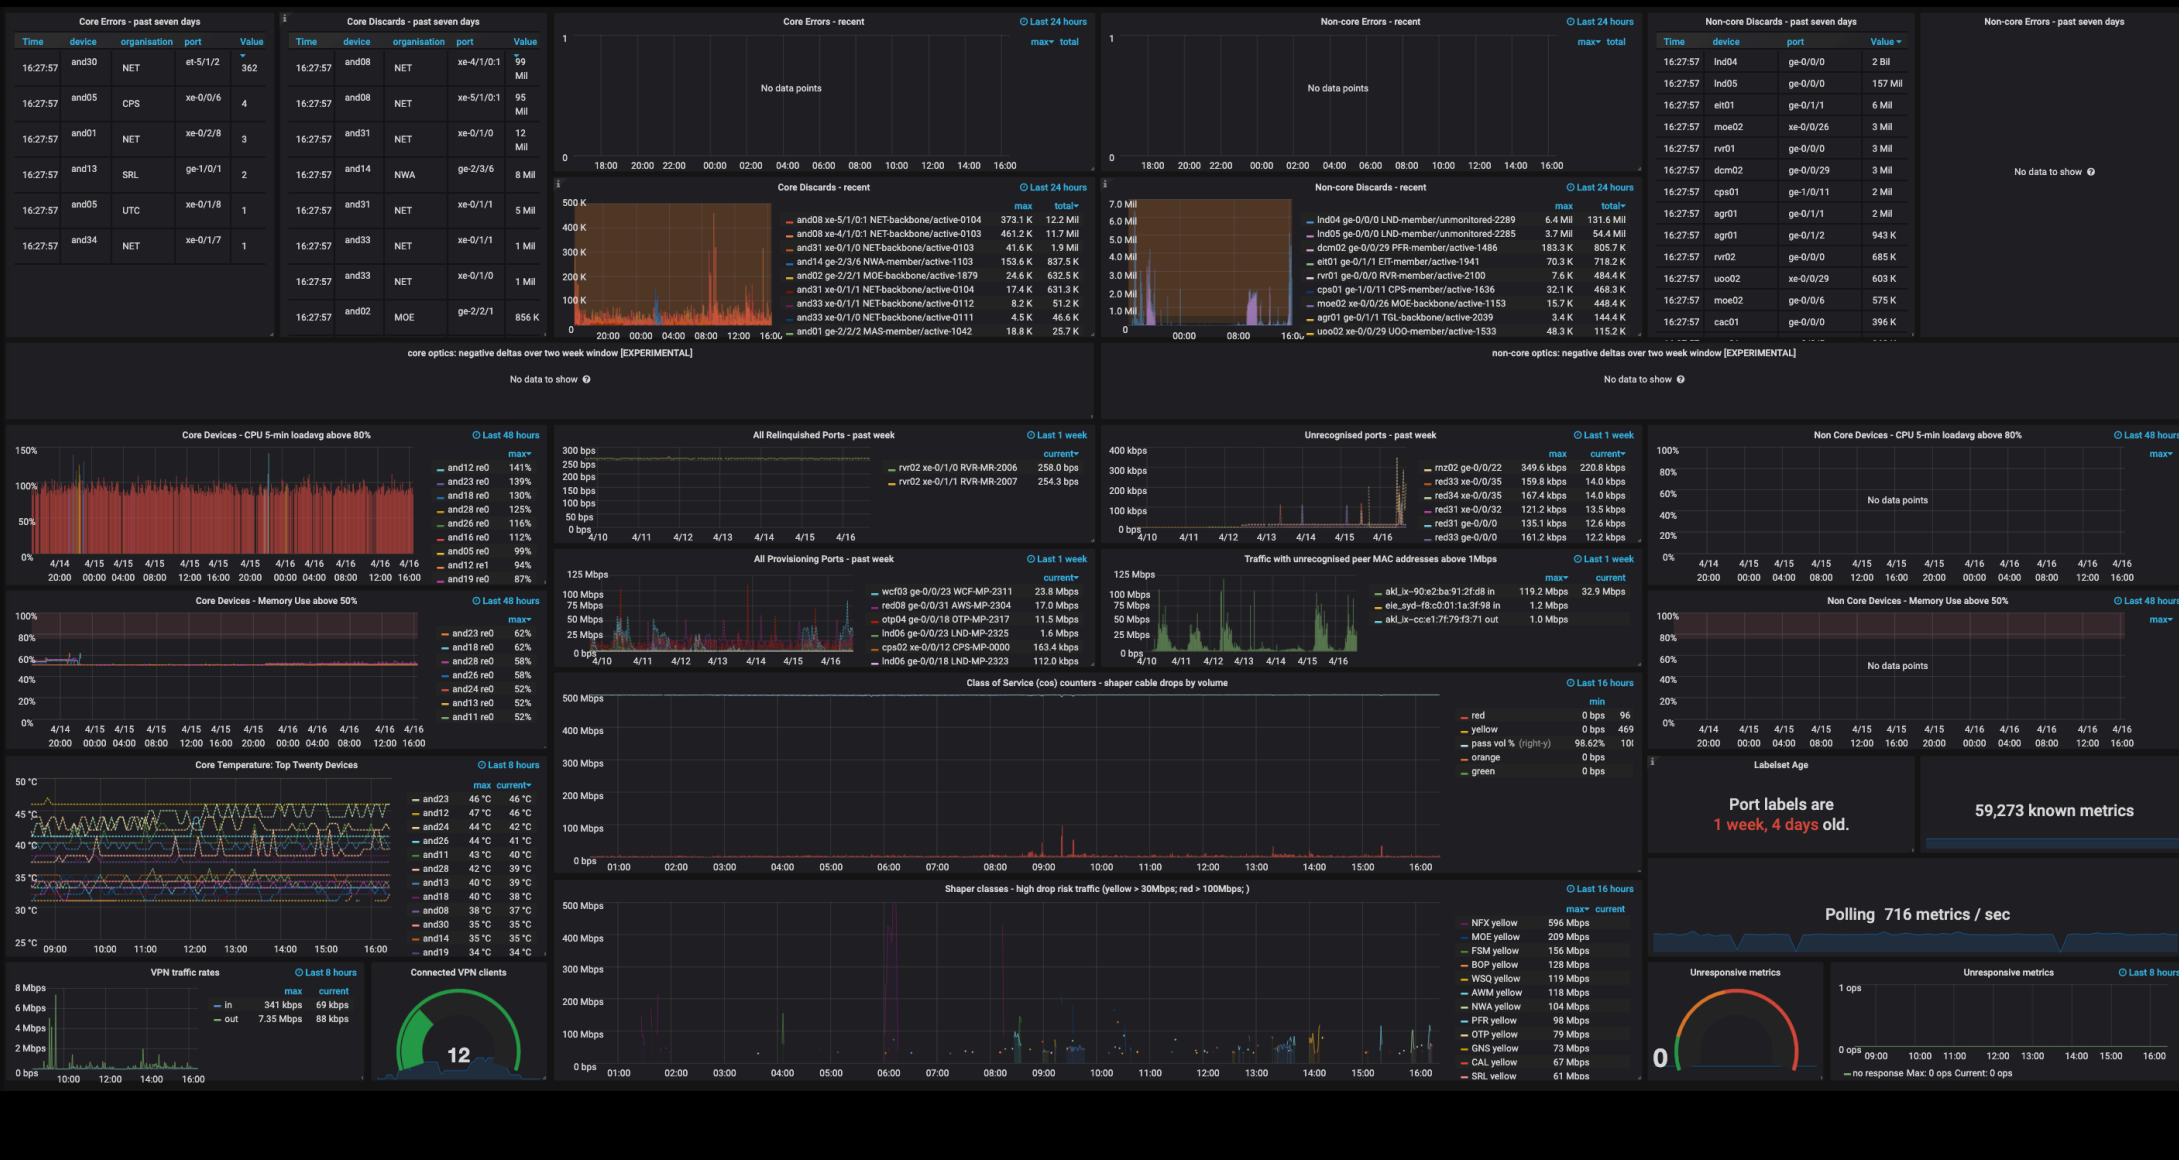

Core Transit - total out from REANNZ core (and to orgs above 1Gbps)

🕒 Last 16 hours

	max*	avg	current
to TOTAL	45 Gbps	19 Gbps	14 Gbps
to AUCKLAND	14 Gbps	4 Gbps	2 Gbps
to AUCKLAND	10 Gbps	3 Gbps	
to HAMILTON	10 Gbps	5 Gbps	1 Gbps
to HAMILTON	6 Gbps	2 Gbps	
to AUCKLAND	6 Gbps	3 Gbps	
to OGG	4 Gbps	2 Gbps	1 Gbps
to DUNEDIN	3 Gbps	2 Gbps	1 Gbps
to PALMERSTON-NORTH	3 Gbps	2 Gbps	
to REGIONAL	3 Gbps	1 Gbps	
to WELLINGTON	3 Gbps	1 Gbps	
to AUCKLAND	2 Gbps	2 Gbps	
to WELLINGTON	2 Gbps	1 Gbps	
to HAMILTON	2 Gbps	1 Gbps	
to WELLINGTON	2 Gbps	2 Gbps	

INTL_COMMODITY: above 300Mbps - now includes Hawaiki

🕒 Last 16 hours

	max	avg	current
TOTAL	6.5 Gbps	3.5 Gbps	2.8 Gbps
—	2.3 Gbps	1.2 Gbps	938.0 Mbps
—	1.2 Gbps	767.6 Mbps	438.1 Mbps
—	790.7 Mbps	416.0 Mbps	
—	769.9 Mbps	449.0 Mbps	
—	709.8 Mbps	391.0 Mbps	
—	567.1 Mbps	414.9 Mbps	
—	546.8 Mbps	334.2 Mbps	
—	535.5 Mbps	428.5 Mbps	
—	526.5 Mbps	347.7 Mbps	

```
sum by (device, port, organisation)
(delta(raw_optical{device=~"and.*", direction="in", state="active"}[2w]))
<= -2.75 > -15
```

REANNZ