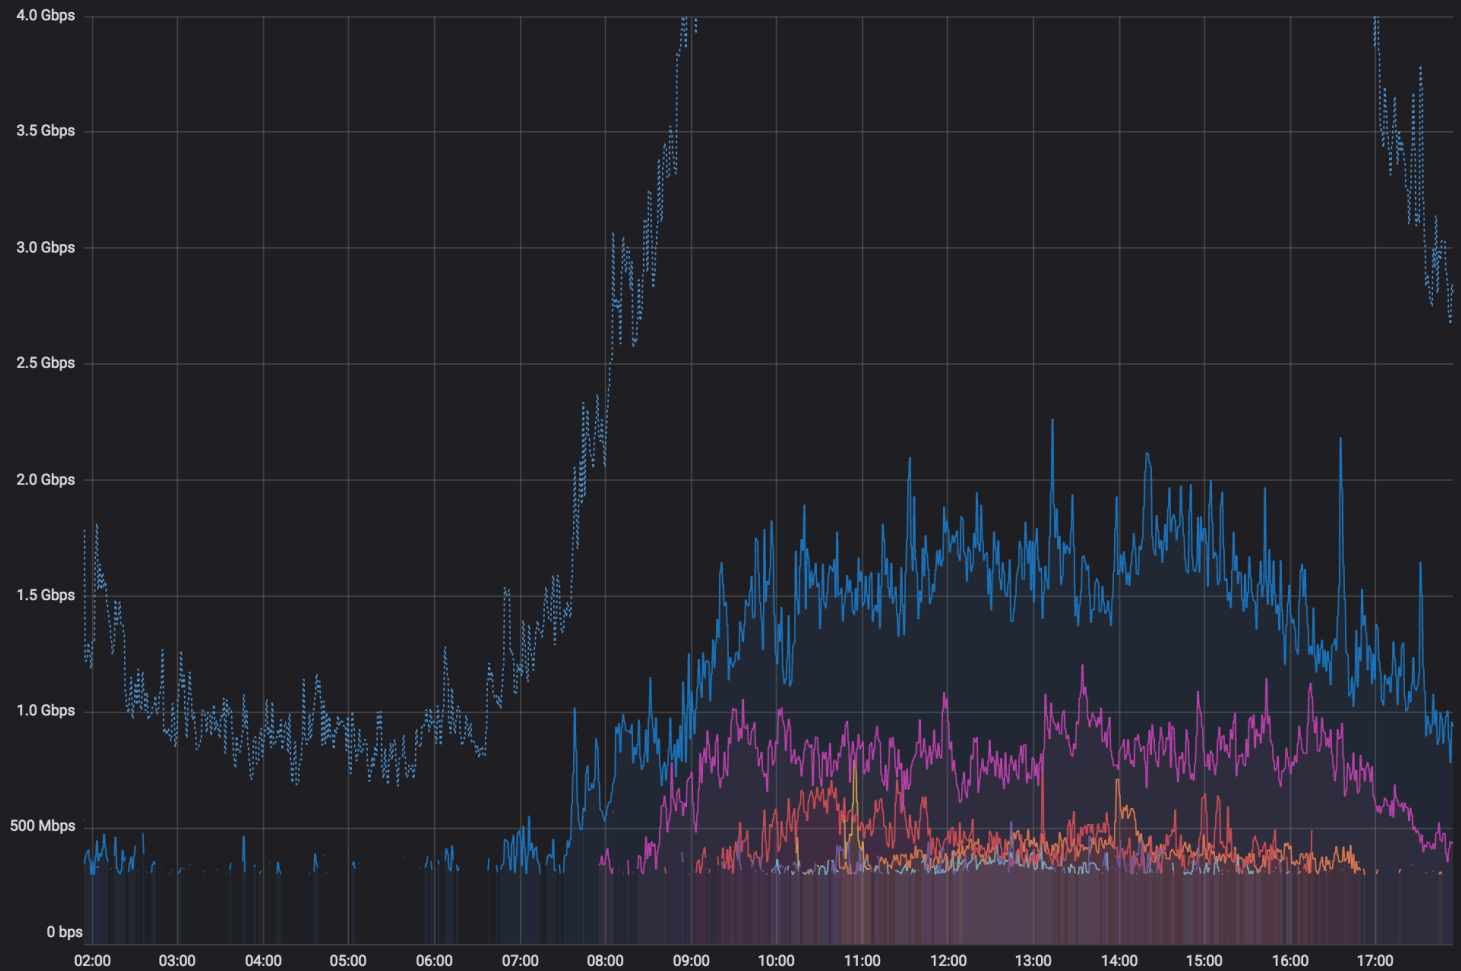

{organisation="PFR", metric="octets", model=~"MX.*", direction="in"}

40 results from query: {organisation="PFR", metric="octets", model=~"MX.*", direction="in"}

Show List

Labelset timeline

PORTAL_MEMBER, Weekly Traffic Rates for Aggregate of Interconnection Ports - 5.0 years (max and 95th percentile)

PORTAL_MEMBER, Daily Traffic Rates for Aggregate of Interconnection Ports - 5.0 years (max and 95th percentile)

Core Transit - total in to REANNZ core (and from orgs above 1Gbps)

🕒 Last 16 hours

	max*	avg	current
from TOTAL	47 Gbps	19 Gbps	15 Gbps
from HAMILTON	11 Gbps	4 Gbps	4 Gbps
from AUCKLAND	9 Gbps	5 Gbps	1 Gbps
from PALMERSTON-NORTH	9 Gbps	4 Gbps	
from AUCKLAND	6 Gbps	3 Gbps	
from HAMILTON	6 Gbps	3 Gbps	
from HAMILTON	4 Gbps	3 Gbps	2 Gbps
from AUCKLAND	3 Gbps	2 Gbps	
from REGIONAL	3 Gbps	1 Gbps	
from AU	3 Gbps	2 Gbps	
from DUNEDIN	3 Gbps	2 Gbps	
from WELLINGTON	3 Gbps	1 Gbps	
from HAMILTON	2 Gbps	2 Gbps	
from AUCKLAND	2 Gbps	1 Gbps	
from AUCKLAND	2 Gbps	1 Gbps	

Core Transit - total out from REANNZ core (and to orgs above 1Gbps)

🕒 Last 16 hours

	max*	avg	current
to TOTAL	45 Gbps	19 Gbps	14 Gbps
to AUCKLAND	14 Gbps	4 Gbps	2 Gbps
to AUCKLAND	10 Gbps	3 Gbps	
to HAMILTON	10 Gbps	5 Gbps	1 Gbps
to HAMILTON	6 Gbps	2 Gbps	
to AUCKLAND	6 Gbps	3 Gbps	
to OGG	4 Gbps	2 Gbps	1 Gbps
to DUNEDIN	3 Gbps	2 Gbps	1 Gbps
to PALMERSTON-NORTH	3 Gbps	2 Gbps	
to REGIONAL	3 Gbps	1 Gbps	
to WELLINGTON	3 Gbps	1 Gbps	
to AUCKLAND	2 Gbps	2 Gbps	
to WELLINGTON	2 Gbps	1 Gbps	
to HAMILTON	2 Gbps	1 Gbps	
to WELLINGTON	2 Gbps	2 Gbps	

INTL_COMMODITY: above 300Mbps - now includes Hawaiki

🕒 Last 16 hours

	max	avg	current
TOTAL	6.5 Gbps	3.5 Gbps	2.8 Gbps
—	2.3 Gbps	1.2 Gbps	938.0 Mbps
—	1.2 Gbps	767.6 Mbps	438.1 Mbps
—	790.7 Mbps	416.0 Mbps	
—	769.9 Mbps	449.0 Mbps	
—	709.8 Mbps	391.0 Mbps	
—	567.1 Mbps	414.9 Mbps	
—	546.8 Mbps	334.2 Mbps	
—	535.5 Mbps	428.5 Mbps	
—	526.5 Mbps	347.7 Mbps	