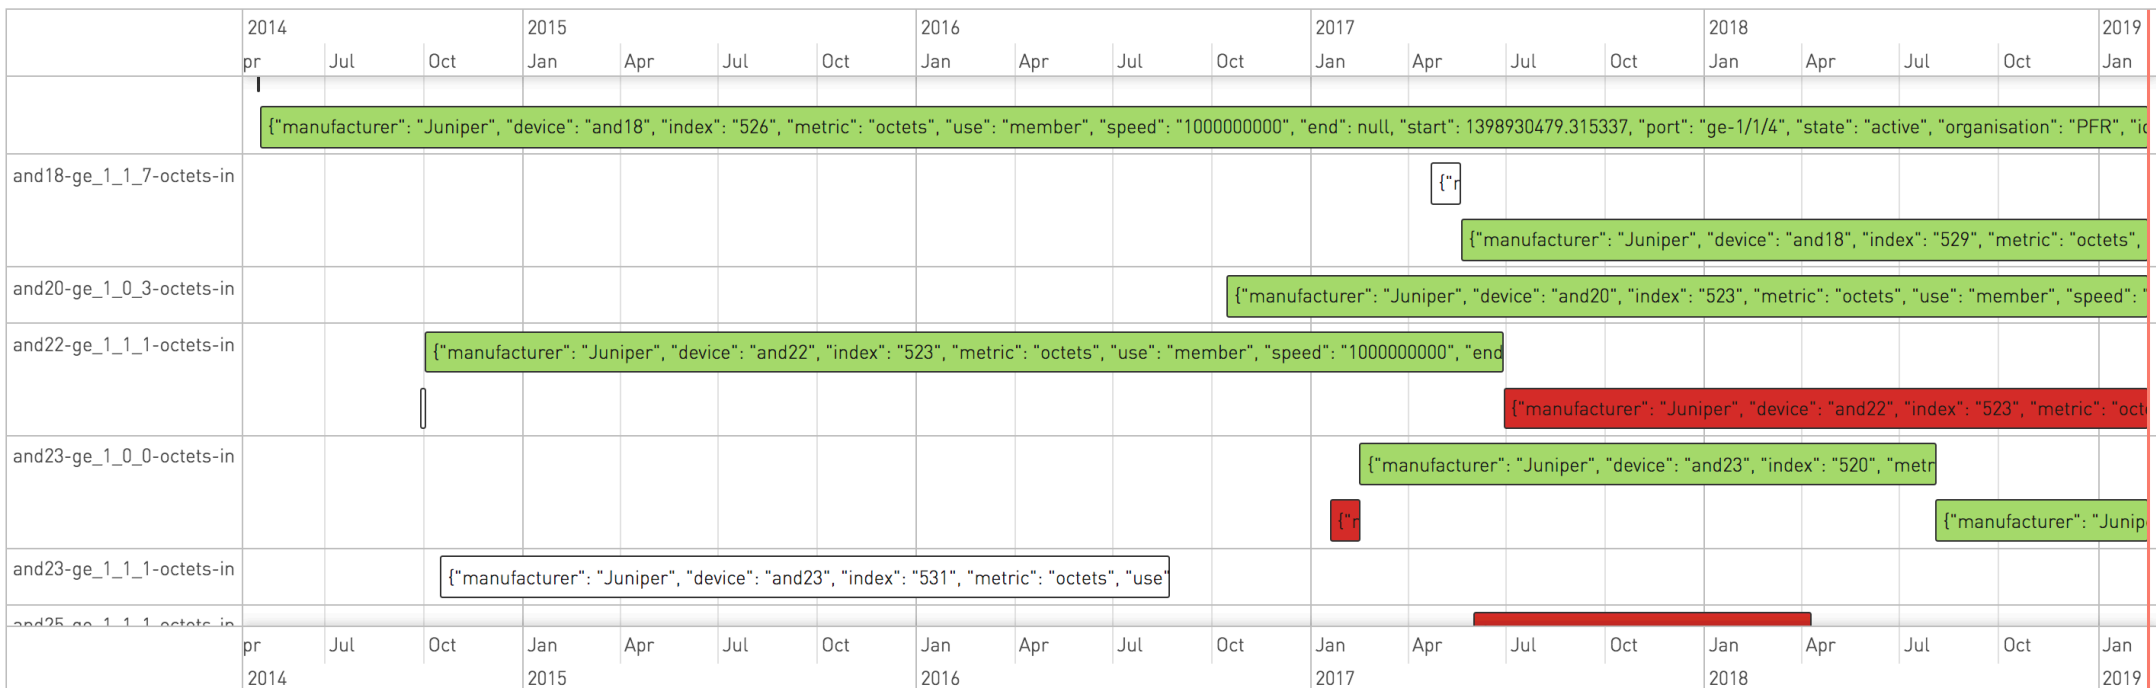

{organisation="PFR", metric="octets", model=~"MX.*", direction="in"}

40 results from query: {organisation="PFR", metric="octets", model=~"MX.*", direction="in"}

Show List

Labelset timeline

PORTAL_MEMBER, Weekly Traffic Rates for Aggregate of Interconnection Ports - 5.0 years (max and 95th percentile)