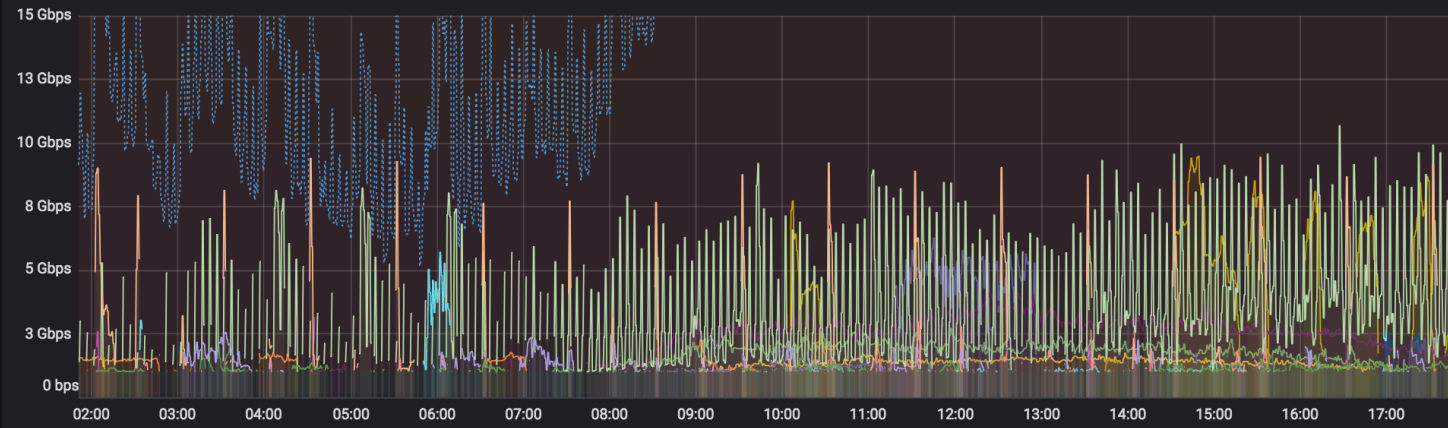

{organisation="PFR", metric="octets", model=~"MX.*", direction="in"}

40 results from query: {organisation="PFR", metric="octets", model=~"MX.*", direction="in"}

Show List

Labelset timeline

PORTAL_MEMBER, Weekly Traffic Rates for Aggregate of Interconnection Ports - 5.0 years (max and 95th percentile)

PORTAL_MEMBER, Daily Traffic Rates for Aggregate of Interconnection Ports - 5.0 years (max and 95th percentile)

Core Transit - total in to REANNZ core (and from orgs above 1Gbps)

🕒 Last 16 hours

	max*	avg	current
from TOTAL	47 Gbps	19 Gbps	15 Gbps
from HAMILTON	11 Gbps	4 Gbps	4 Gbps
from AUCKLAND	9 Gbps	5 Gbps	1 Gbps
from PALMERSTON-NORTH	9 Gbps	4 Gbps	
from AUCKLAND	6 Gbps	3 Gbps	
from HAMILTON	6 Gbps	3 Gbps	
from HAMILTON	4 Gbps	3 Gbps	2 Gbps
from AUCKLAND	3 Gbps	2 Gbps	
from REGIONAL	3 Gbps	1 Gbps	
from AU	3 Gbps	2 Gbps	
from DUNEDIN	3 Gbps	2 Gbps	
from WELLINGTON	3 Gbps	1 Gbps	
from HAMILTON	2 Gbps	2 Gbps	
from AUCKLAND	2 Gbps	1 Gbps	
from AUCKLAND	2 Gbps	1 Gbps	

Core Transit - total out from REANNZ core (and to orgs above 1Gbps)

🕒 Last 16 hours

	max*	avg	current
to TOTAL	45 Gbps	19 Gbps	14 Gbps
to AUCKLAND	14 Gbps	4 Gbps	2 Gbps
to AUCKLAND	10 Gbps	3 Gbps	
to HAMILTON	10 Gbps	5 Gbps	1 Gbps
to HAMILTON	6 Gbps	2 Gbps	
to AUCKLAND	6 Gbps	3 Gbps	
to OGG	4 Gbps	2 Gbps	1 Gbps
to DUNEDIN	3 Gbps	2 Gbps	1 Gbps
to PALMERSTON-NORTH	3 Gbps	2 Gbps	
to REGIONAL	3 Gbps	1 Gbps	
to WELLINGTON	3 Gbps	1 Gbps	
to AUCKLAND	2 Gbps	2 Gbps	
to WELLINGTON	2 Gbps	1 Gbps	
to HAMILTON	2 Gbps	1 Gbps	
to WELLINGTON	2 Gbps	2 Gbps	

INTL_COMMODITY: above 300Mbps - now includes Hawaiki

🕒 Last 16 hours

	max	avg	current
TOTAL	6.5 Gbps	3.5 Gbps	2.8 Gbps
—	2.3 Gbps	1.2 Gbps	938.0 Mbps
—	1.2 Gbps	767.6 Mbps	438.1 Mbps
—	790.7 Mbps	416.0 Mbps	
—	769.9 Mbps	449.0 Mbps	
—	709.8 Mbps	391.0 Mbps	
—	567.1 Mbps	414.9 Mbps	
—	546.8 Mbps	334.2 Mbps	
—	535.5 Mbps	428.5 Mbps	
—	526.5 Mbps	347.7 Mbps	