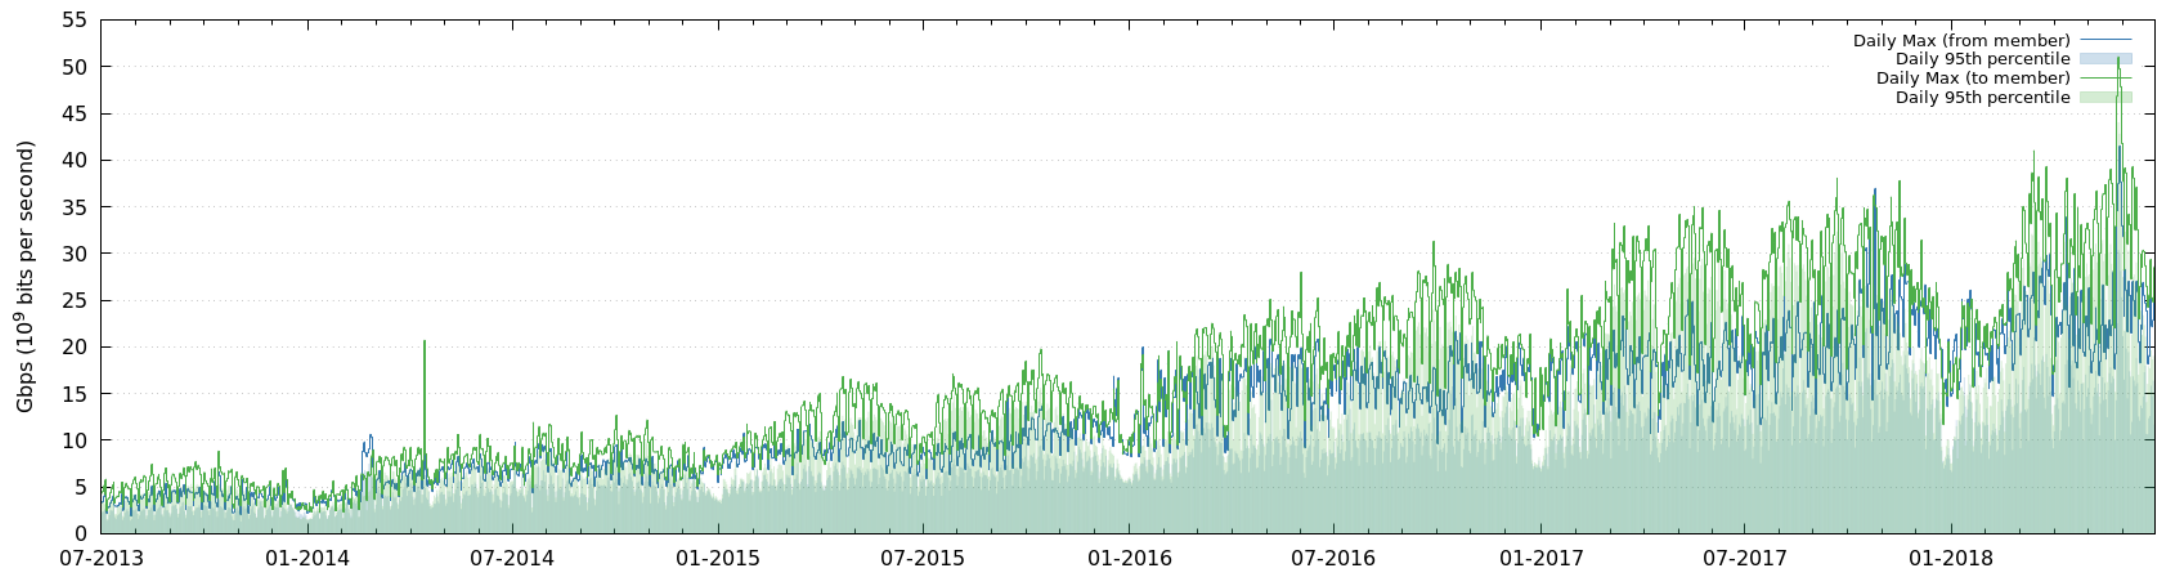

{organisation="PFR", metric="octets", model=~"MX.*", direction="in"}

40 results from query: {organisation="PFR", metric="octets", model=~"MX.*", direction="in"}

Show List

Labelset timeline

PORTAL_MEMBER, Weekly Traffic Rates for Aggregate of Interconnection Ports - 5.0 years (max and 95th percentile)

PORTAL_MEMBER, Daily Traffic Rates for Aggregate of Interconnection Ports - 5.0 years (max and 95th percentile)

Core Transit - total in to REANNZ core (and from orgs above 1Gbps)

🕒 Last 16 hours

	max*	avg	current
from TOTAL	47 Gbps	19 Gbps	15 Gbps
from HAMILTON	11 Gbps	4 Gbps	4 Gbps
from AUCKLAND	9 Gbps	5 Gbps	1 Gbps
from PALMERSTON-NORTH	9 Gbps	4 Gbps	
from AUCKLAND	6 Gbps	3 Gbps	
from HAMILTON	6 Gbps	3 Gbps	
from HAMILTON	4 Gbps	3 Gbps	2 Gbps
from AUCKLAND	3 Gbps	2 Gbps	
from REGIONAL	3 Gbps	1 Gbps	
from AU	3 Gbps	2 Gbps	
from DUNEDIN	3 Gbps	2 Gbps	
from WELLINGTON	3 Gbps	1 Gbps	
from HAMILTON	2 Gbps	2 Gbps	
from AUCKLAND	2 Gbps	1 Gbps	
from AUCKLAND	2 Gbps	1 Gbps	